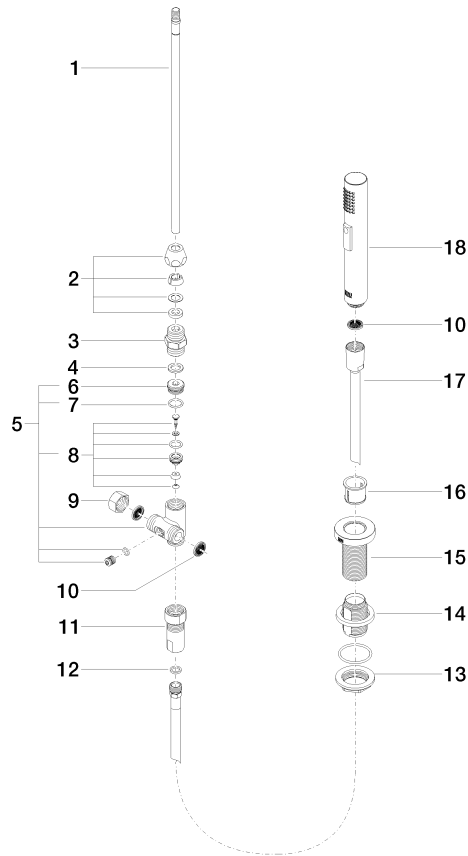

Rinsing spray set - Chrome

ELIO

27 721 970

Fits: ELIO, TARA, TARA ULTRA

- with round rosette
- spray flow
- automatic spout/shower diverter
- height of mixer 191 mm
- hole diameter rinsing spray 32mm
- fabric braided hose 1500 mm
- sprayface with anti-scaling system
- lead-free

Can only be combined with 33826790, 32800790, 33826888, 32815888, 20815892, 33826875.

Intrinsic protection against back flow.

	Chrome	27 721 970-00
	Brushed Platinum	27 721 970-06
	Platinum	27 721 970-08
	Durabrand (23kt Gold)	27 721 970-09
	Dark Chrome	27 721 970-19
	Brushed Durabrand (23kt Gold)	27 721 970-28
	Matte Black	27 721 970-33
	Brushed Champagne (22kt Gold)	27 721 970-46
	Champagne (22kt Gold)	27 721 970-47
	Brushed Chrome	27 721 970-93
	Brushed Dark Platinum	27 721 970-99

27 721 970

mm [inches]

Flow rate chart

Certificates

LGA_18901.

Belgaqua_21-027-
27_3.

LGA_29572.

IAPMO_6397.

27 721 970

Spare parts list

No.	Item Number	Name	Quantity used	Delivery time
1	04 24 02 046 01-07	pipe	1	10
2	90 23 30 040 00-00	threaded connector	1	10
3	90 24 03 168 00 90	nipple	1	2
4	90 14 20 002 00 90	seal	1	2
5	90 17 09 046 10 90	diverter	1	2
6	09 24 04 112 10 90	nipple	1	2
7	90 14 10 033 00 90	seal	1	2
8	90 21 10 031 10 90	diverter	1	2
9	04 21 02 006 00 92	cap	1	2
10	09 23 01 039 90	sieve	2	2
11	90 24 03 241 00 90	nipple	1	2
12	90 14 20 019 00 90	seal	1	2
13	04 30 11 038 66 90	fixing set	1	2
14	12 720 970 90	Extension set -	1	60
15	09 30 01 285-00	rosette	1	10
16	90 18 40 085 00 90	sleeve	1	2
17	90 30 02 062 00-00	hose	1	2
18	04 12 11 158 00-00	shower	1	10