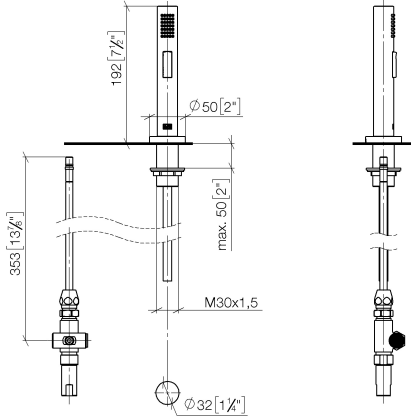

Rinsing spray set - Chrome

ELIO

27 721 970

Fits: ELIO, TARA, TARA ULTRA

- with round rosette
- spray flow
- automatic spout/shower diverter
- height of mixer 191 mm
- hole diameter rinsing spray 32mm
- fabric braided hose 1500 mm
- sprayface with anti-scaling system
- lead-free

Can only be combined with 33826790, 32800790, 33826888, 32815888, 20815892, 33826875.

Intrinsic protection against back flow.

	Chrome	27 721 970-00
	Brushed Platinum	27 721 970-06
	Platinum	27 721 970-08
	Durabrand (23kt Gold)	27 721 970-09
	Dark Chrome	27 721 970-19
	Brushed Durabrand (23kt Gold)	27 721 970-28
	Matte Black	27 721 970-33
	Brushed Champagne (22kt Gold)	27 721 970-46
	Champagne (22kt Gold)	27 721 970-47
	Brushed Chrome	27 721 970-93
	Brushed Dark Platinum	27 721 970-99

27 721 970

mm [inches]

Flow rate chart

Certificates

LGA_18901.

Belgaqua_21-027-
27_3.

LGA_29572.

IAPMO_6397.

27 721 970

Spare parts list

No.	Item Number	Name	Quantity used	Delivery time
1	04 24 02 046 01-07	pipe	1	10
2	90 23 30 040 00-00	threaded connector	1	10
3	90 24 03 168 00 90	nipple	1	2
4	90 14 20 002 00 90	seal	1	2
5	90 17 09 046 10 90	diverter	1	2
6	09 24 04 112 10 90	nipple	1	2
7	90 14 10 033 00 90	seal	1	2
8	90 21 10 031 10 90	diverter	1	2
9	04 21 02 006 00 92	cap	1	2
10	09 23 01 039 90	sieve	2	2
11	90 24 03 241 00 90	nipple	1	2
12	90 14 20 019 00 90	seal	1	2
13	04 30 11 038 66 90	fixing set	1	2
14	12 720 970 90	Extension set -	1	60
15	09 30 01 285-00	rosette	1	10
16	90 18 40 085 00 90	sleeve	1	2
17	90 30 02 062 00-00	hose	1	2
18	04 12 11 158 00-00	shower	1	10