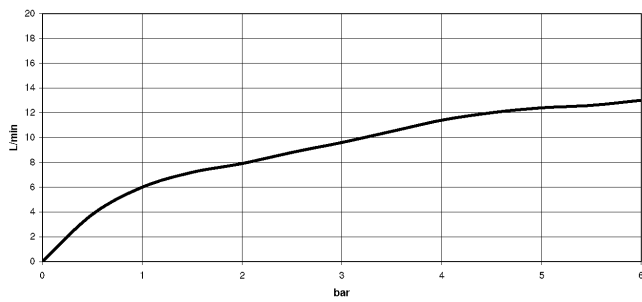

Rinsing spray set - Chrome

ELIO

27 721 970

Fits: ELIO, TARA, TARA ULTRA

- with round rosette
- spray flow
- automatic spout/shower diverter
- height of mixer 191 mm
- hole diameter rinsing spray 32mm
- fabric braided hose 1500 mm
- sprayface with anti-scaling system
- lead-free

Can only be combined with 33826790, 32800790, 33826888, 32815888, 20815892, 33826875.

Intrinsic protection against back flow.

	Chrome	27 721 970-00
	Brushed Platinum	27 721 970-06
	Platinum	27 721 970-08
	Durabrand (23kt Gold)	27 721 970-09
	Dark Chrome	27 721 970-19
	Brushed Durabrand (23kt Gold)	27 721 970-28
	Matte Black	27 721 970-33
	Brushed Champagne (22kt Gold)	27 721 970-46
	Champagne (22kt Gold)	27 721 970-47
	Brushed Chrome	27 721 970-93
	Brushed Dark Platinum	27 721 970-99

27 721 970

mm [inches]

Flow rate chart

Certificates

LGA_18901.

Belgaqua_21-027-
27_3.

LGA_29572.

IAPMO_6397.